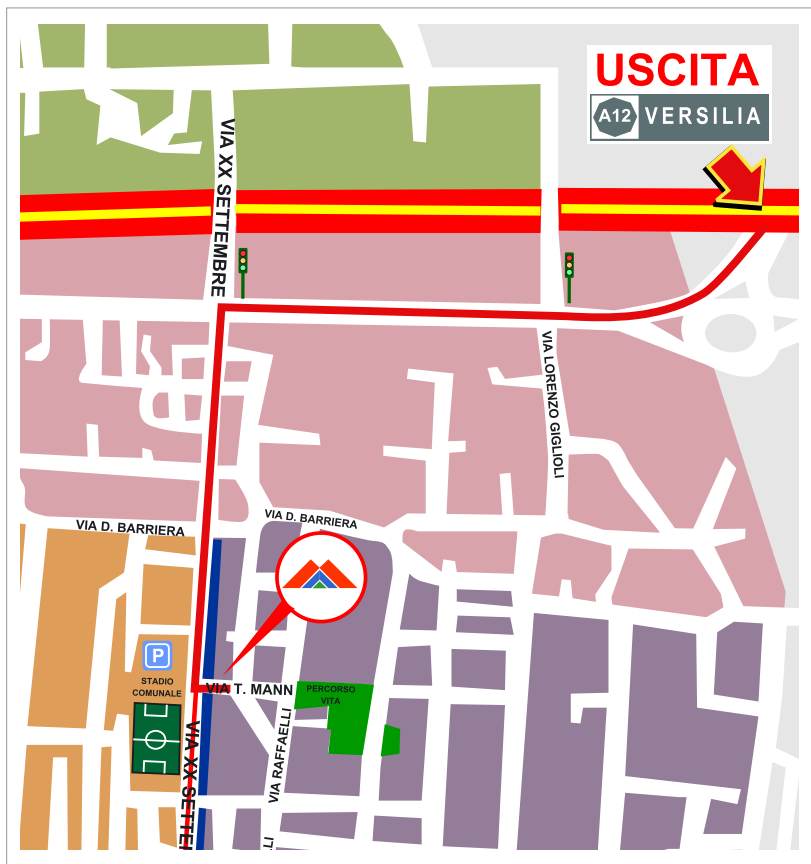

Maria Vittoria Palattella & C. sas Studio Immobiliare Mann

Via Thomas Mann, 3
55042 Forte dei Marmi (LU) Italy
Tel. +39.0584.83799
Fax +39.0584.786357
www.immobiliaremann.com
info@immobiliaremann.com

Notes